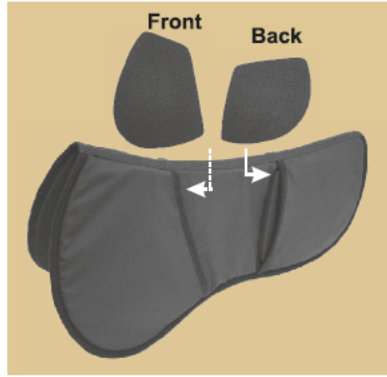

**NO.1523
SUPER GEL SHOW PADS**

Size:36cmx51cm(14"x20")
Color:black(4)
15/Box

**NO.1503
AIR THROUGH GEL PAD**

A roomy spine channel, a cut-back front leaves room for the withers extra EVA shock-absorbing foam over the gel reduces impact under the rider's seat, airholes, air channels and a moisture-wicking microfibre cover reduce heat buidup.
Color: black(4)
15/Box

**NO.1524
GEL SHOW PAD**

Size:36cm x 51cm(14"x20")
Color:black(4)
15/Box

**NO.1555
GEL SEAT SAVER PAD**

It fits saddles 17"~18"(43~46cm)
Color:black(4)
15/Box

GEL-PAD

NO.4522-A all purpose

NO.4522-D dressage (not picture show)

Saddle pad gel cushion integrated.

Color:black(4)

20/Box

**NO.1574
CONTOUR GEL PAD**

Universal size 20-1/2"(52cm) long

Color:black(4)

15/Box

PAD

**NO.4545
WESTERN GEL PAD**

For comfortable sitting 2 elastic straps for fixing in front and back of saddle. The cover can remove to wash by hand material:100% polyester.
Size:52cm L x 32cm W
Color:black(4)
25/Box