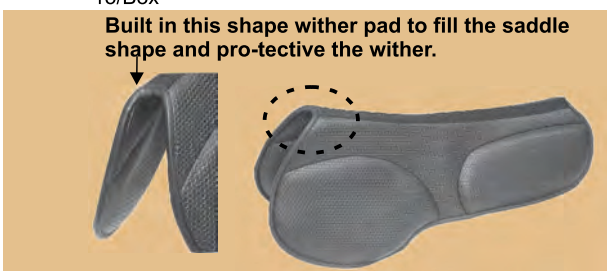

GEL PAD

**NO.4541
WEDGE GEL PAD**

Relieves your horse's back muscles: the wedge-shaped padding at the basic lightly lifts the saddle and provides a better balance. Filled with a form-retaining, shock-absorbing gel. This potect pad against direct sunlight and fierce edges.
Size:approx. 51 x 34 cm
Thickness approx. 1cm,
wedge approx. 2.5cm
15/Box

**NO.1523
SUPER GEL SHOW PADS**

Size:36cmx51cm(14"x20")
Color:black(4)
15/Box

**NO.1503
AIR THROUGH GEL PAD**

A roomy spine channel, a cut-back front leaves room for the withers extra EVA shock-absorbing foam over the gel reduces impact under the rider's seat, airholes, air channels and a moisture-wicking microfibre cover reduce heat buidup.
Color: black(4)
15/Box

**NO.1524
GEL SHOW PAD**

Size:36cm x 51cm(14"x20")
Color:black(4)
15/Box

**NO.1555
GEL SEAT SAVER PAD**

It fits saddles 17"~18"(43~46cm)
Color:black(4)
15/Box

GEL-PAD

NO.4522-A all purpose

NO.4522-D dressage (not picture show)

**NO.4545
WESTERN GEL PAD**

For comfortable sitting 2 elastic straps for fixing in front and back of saddle. The cover can remove to wash by hand material:100% polyester.
Size:52cm L x 32cm W
Color:black(4)
25/Box